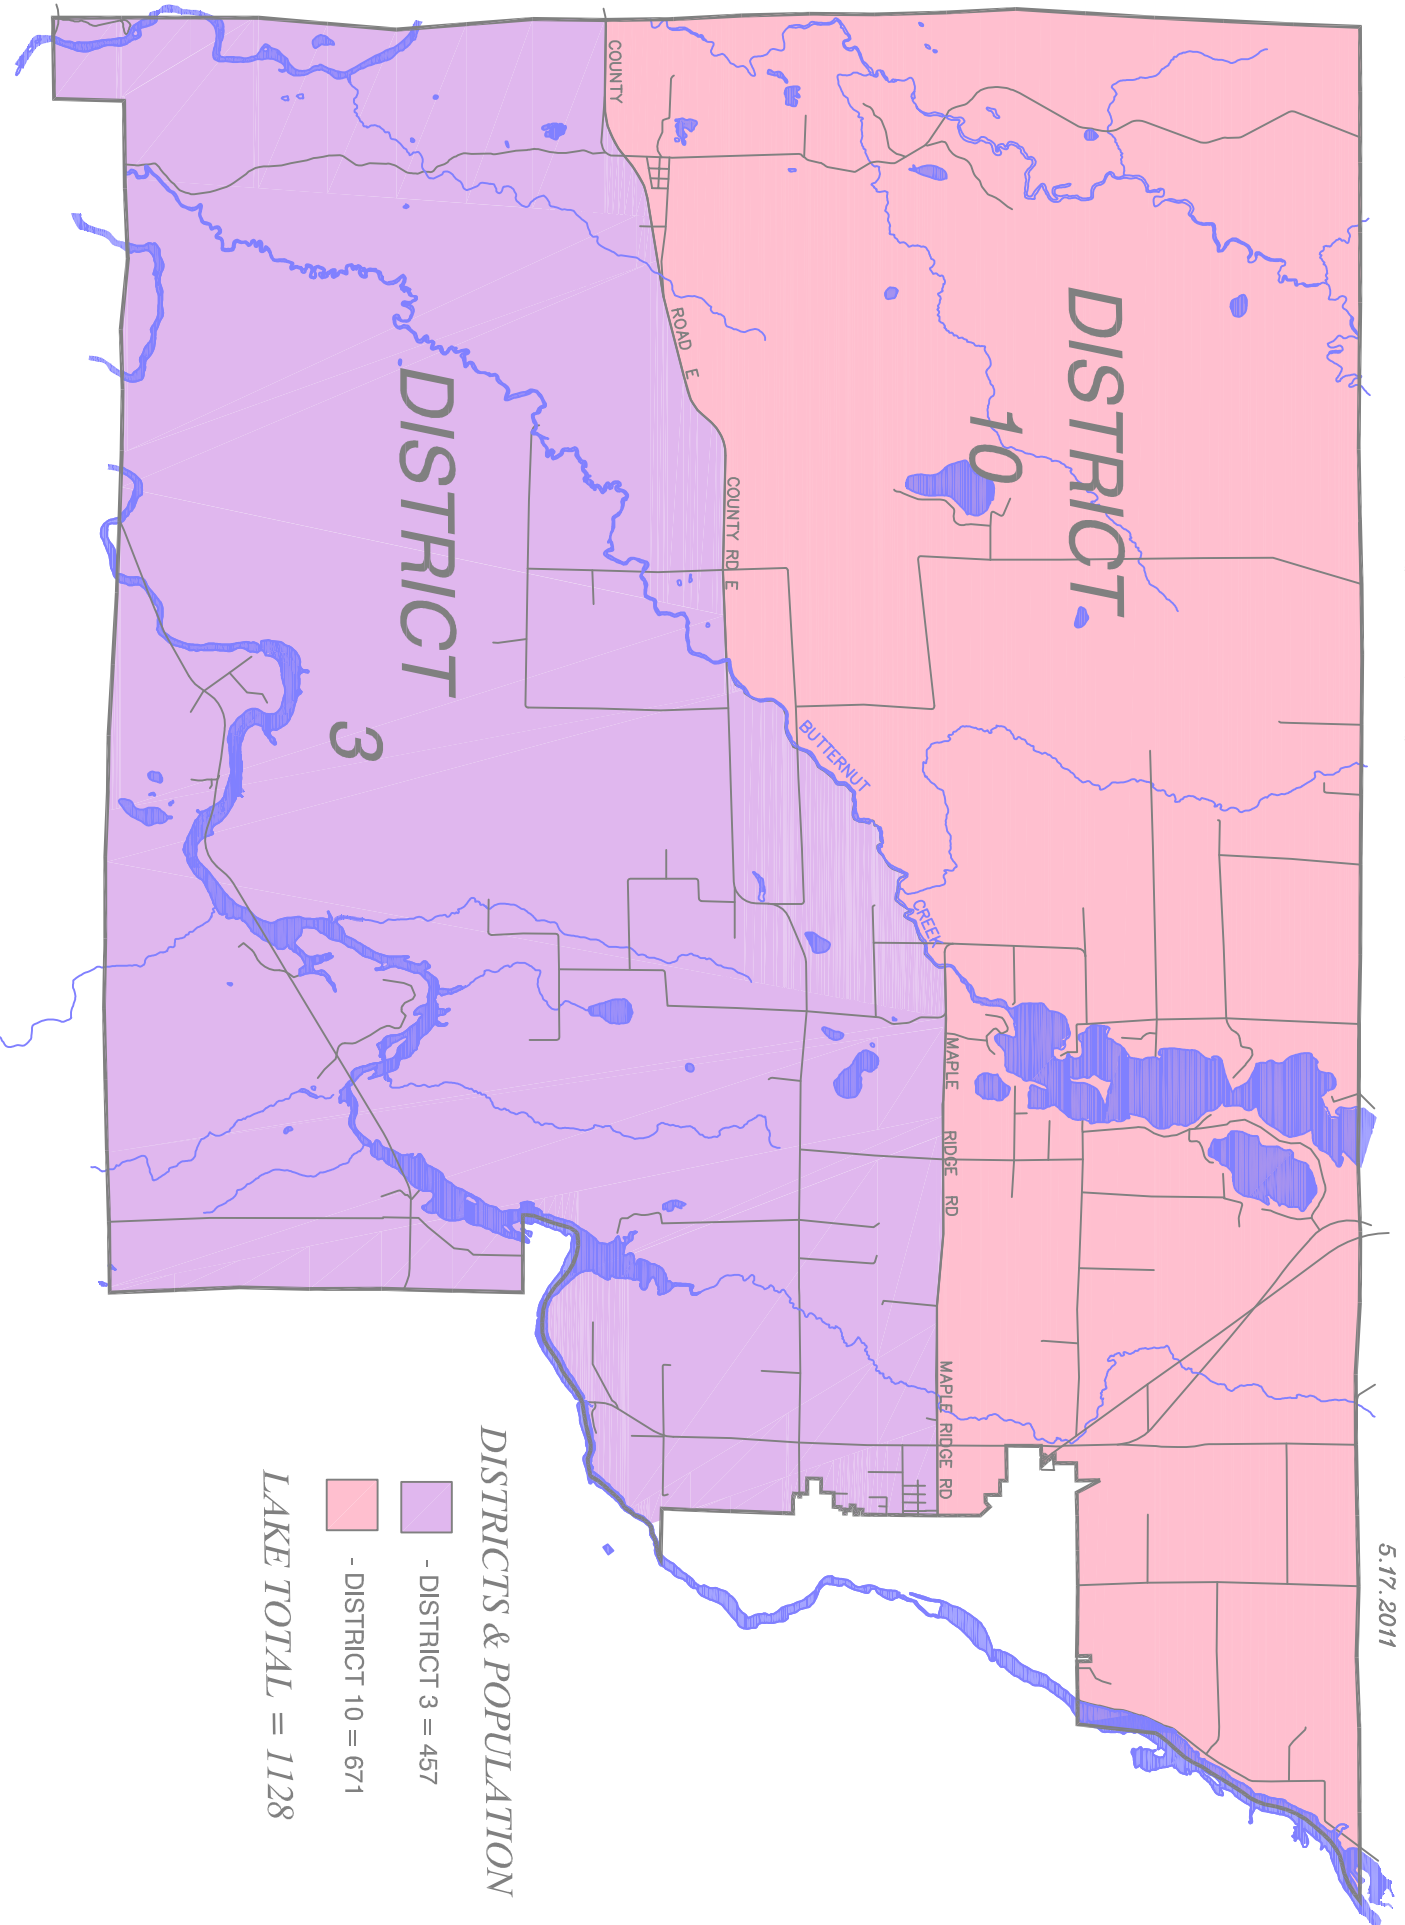

LAKE

DISTRICTS - MAP

5.17.2011

DISTRICTS & POPULATION

- DISTRICT 3 = 457

- DISTRICT 10 = 671

LAKE TOTAL = 1128