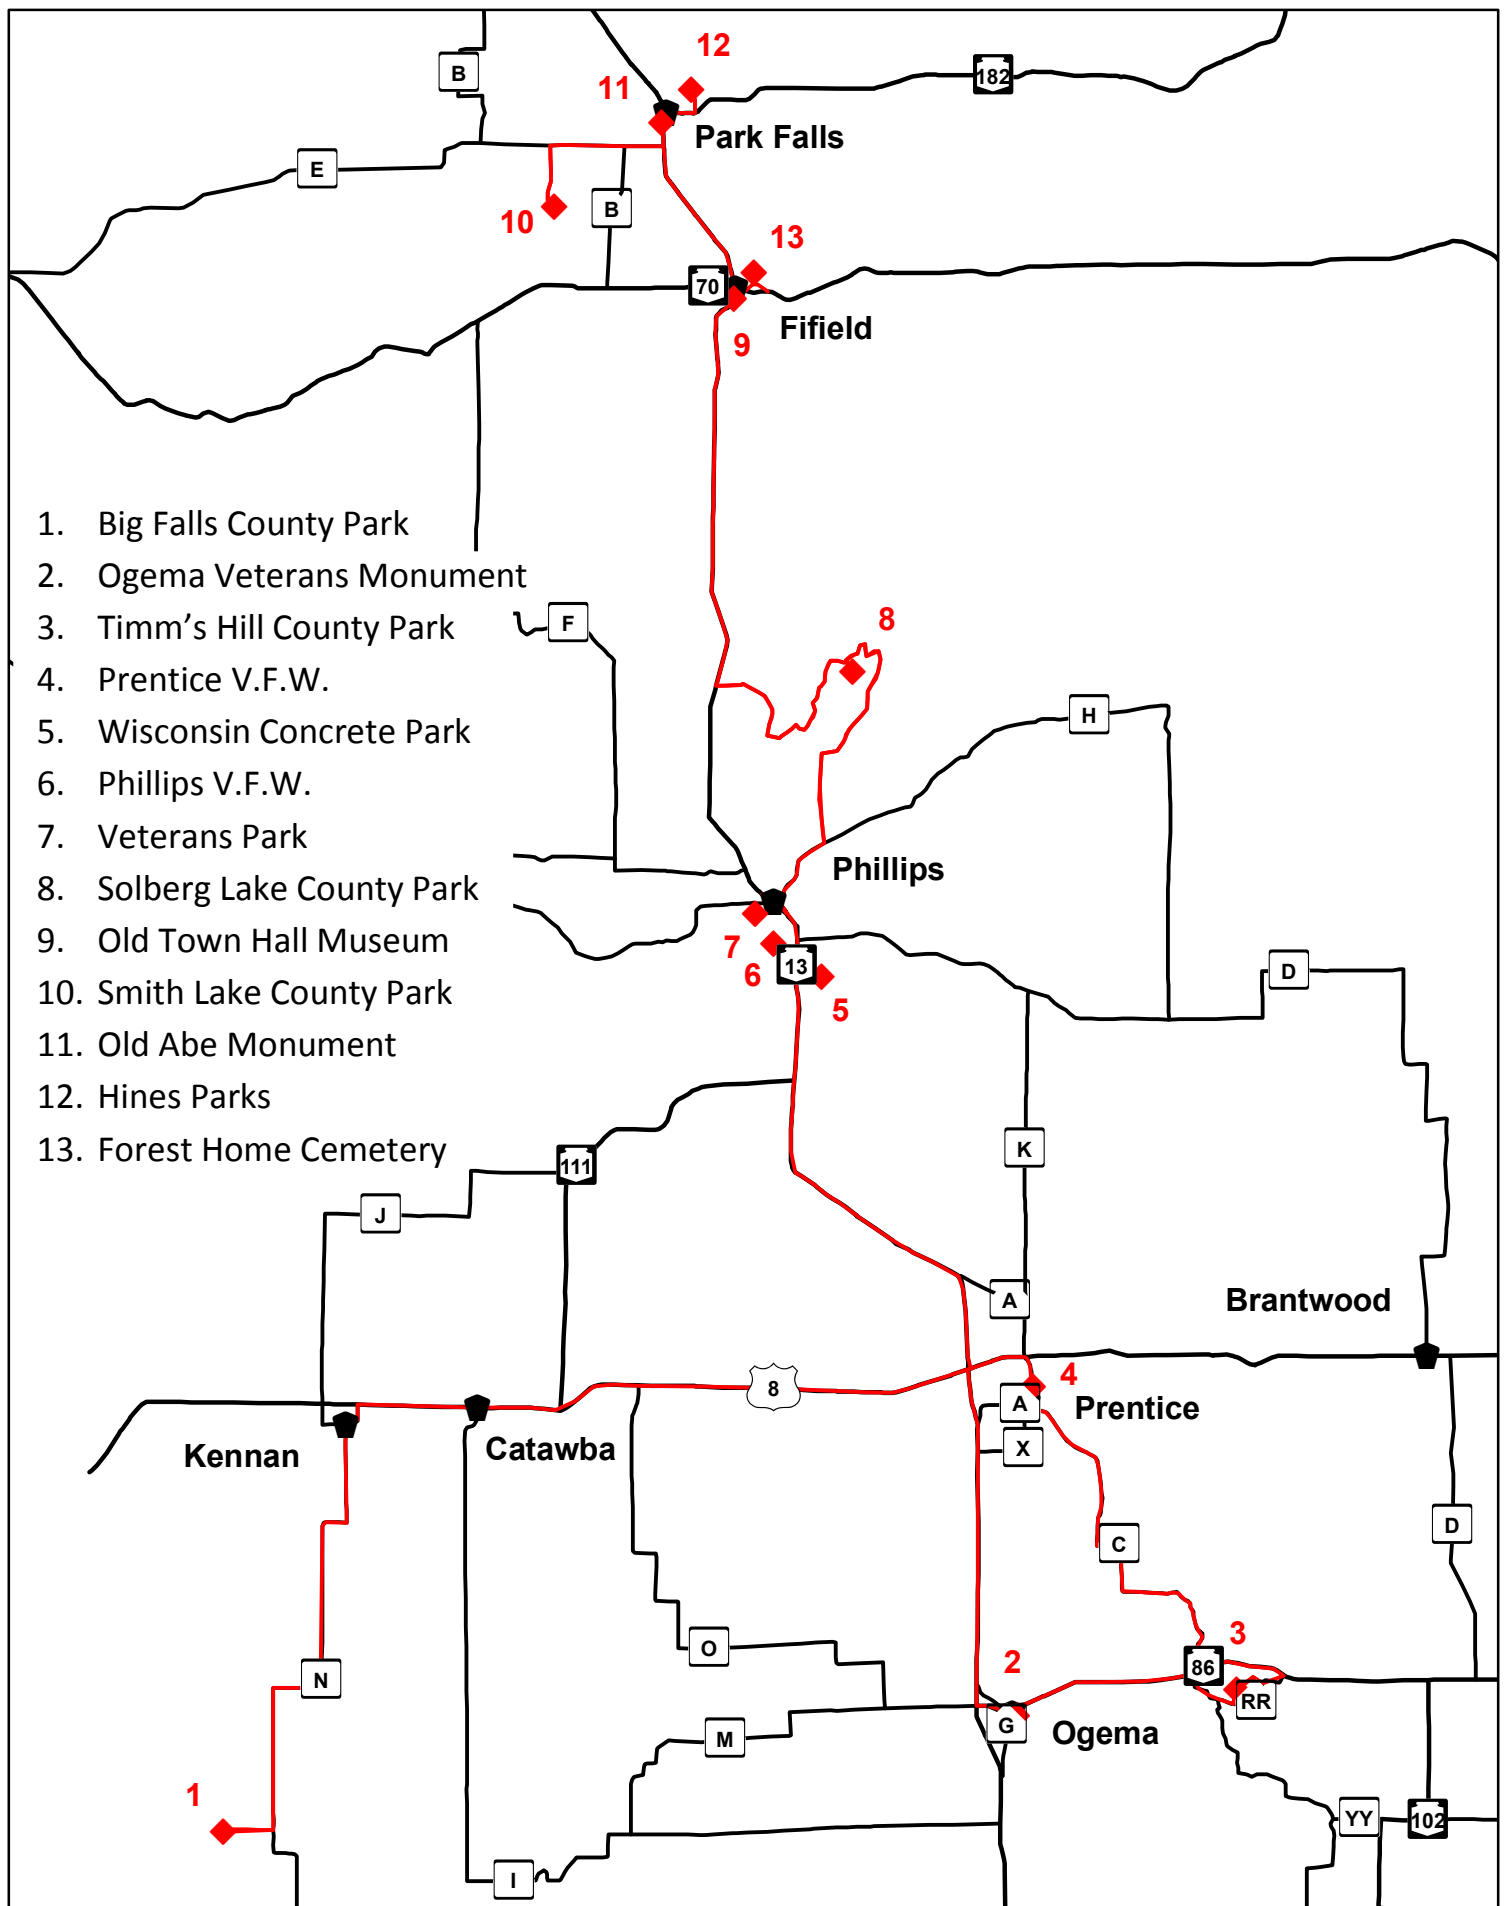

Price County - Vietnam Veterans Commemorative Trail

1. Big Falls County Park
2. Ogema Veterans Monument
3. Timm's Hill County Park
4. Prentice V.F.W.
5. Wisconsin Concrete Park
6. Phillips V.F.W.
7. Veterans Park
8. Solberg Lake County Park
9. Old Town Hall Museum
10. Smith Lake County Park
11. Old Abe Monument
12. Hines Parks
13. Forest Home Cemetery