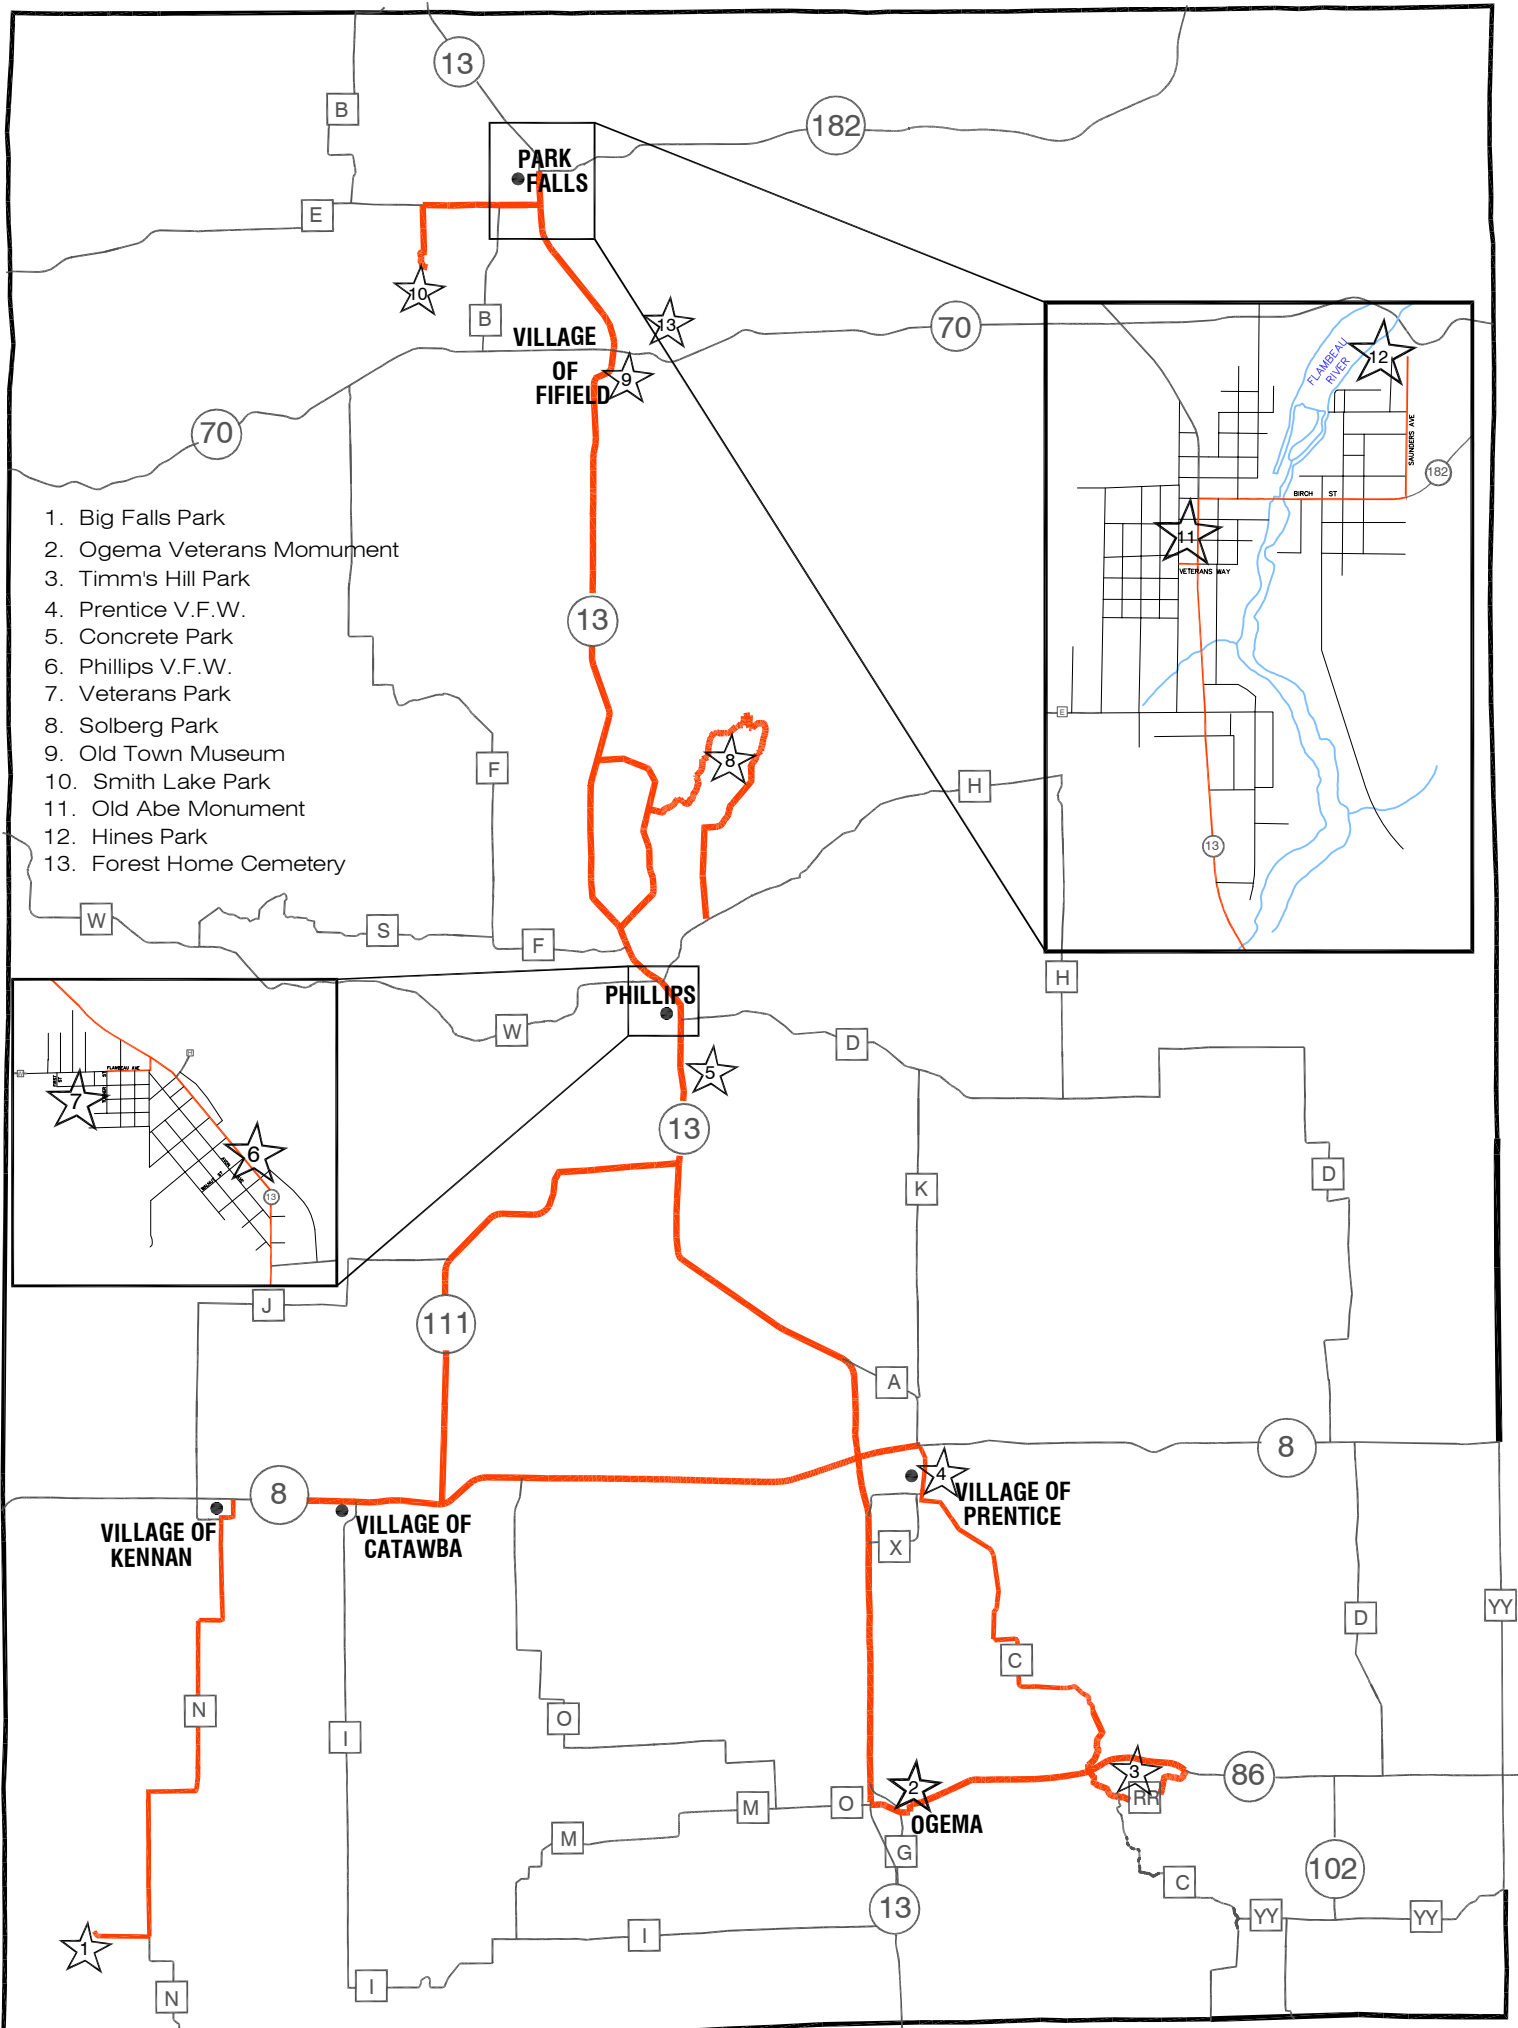

## The VIETNAM VETERANS COMMEMORATIVE TRAIL

stretches from the Southwest to Northwest of Price County, marking significant events that occurred during the war's 13 year time period at 13 different stations.

Events hi-lighted were chosen by Vietnam Veterans.

Locations and years represented:

1. Big Falls Park '62
2. Ogema Veterans Monument '63
3. Timm's Hill Park '64
4. Prentice V.F.W '65
5. Concrete Park '66
6. Phillips V.F.W '67
7. Veterans Park '68
8. Solberg Park '69
9. Old Town Museum '70
10. Smith Lake Park '71
11. Old Abe Monument '72
12. Hines Park '73
13. Forest Home Cemetery 74

# Price County - Vietnam Veterans Commemorative Trail

1. Big Falls Park
2. Ogema Veterans Monument
3. Timm's Hill Park
4. Prentice V.F.W.
5. Concrete Park
6. Phillips V.F.W.
7. Veterans Park
8. Solberg Park
9. Old Town Museum
10. Smith Lake Park
11. Old Abe Monument
12. Hines Park
13. Forest Home Cemetery