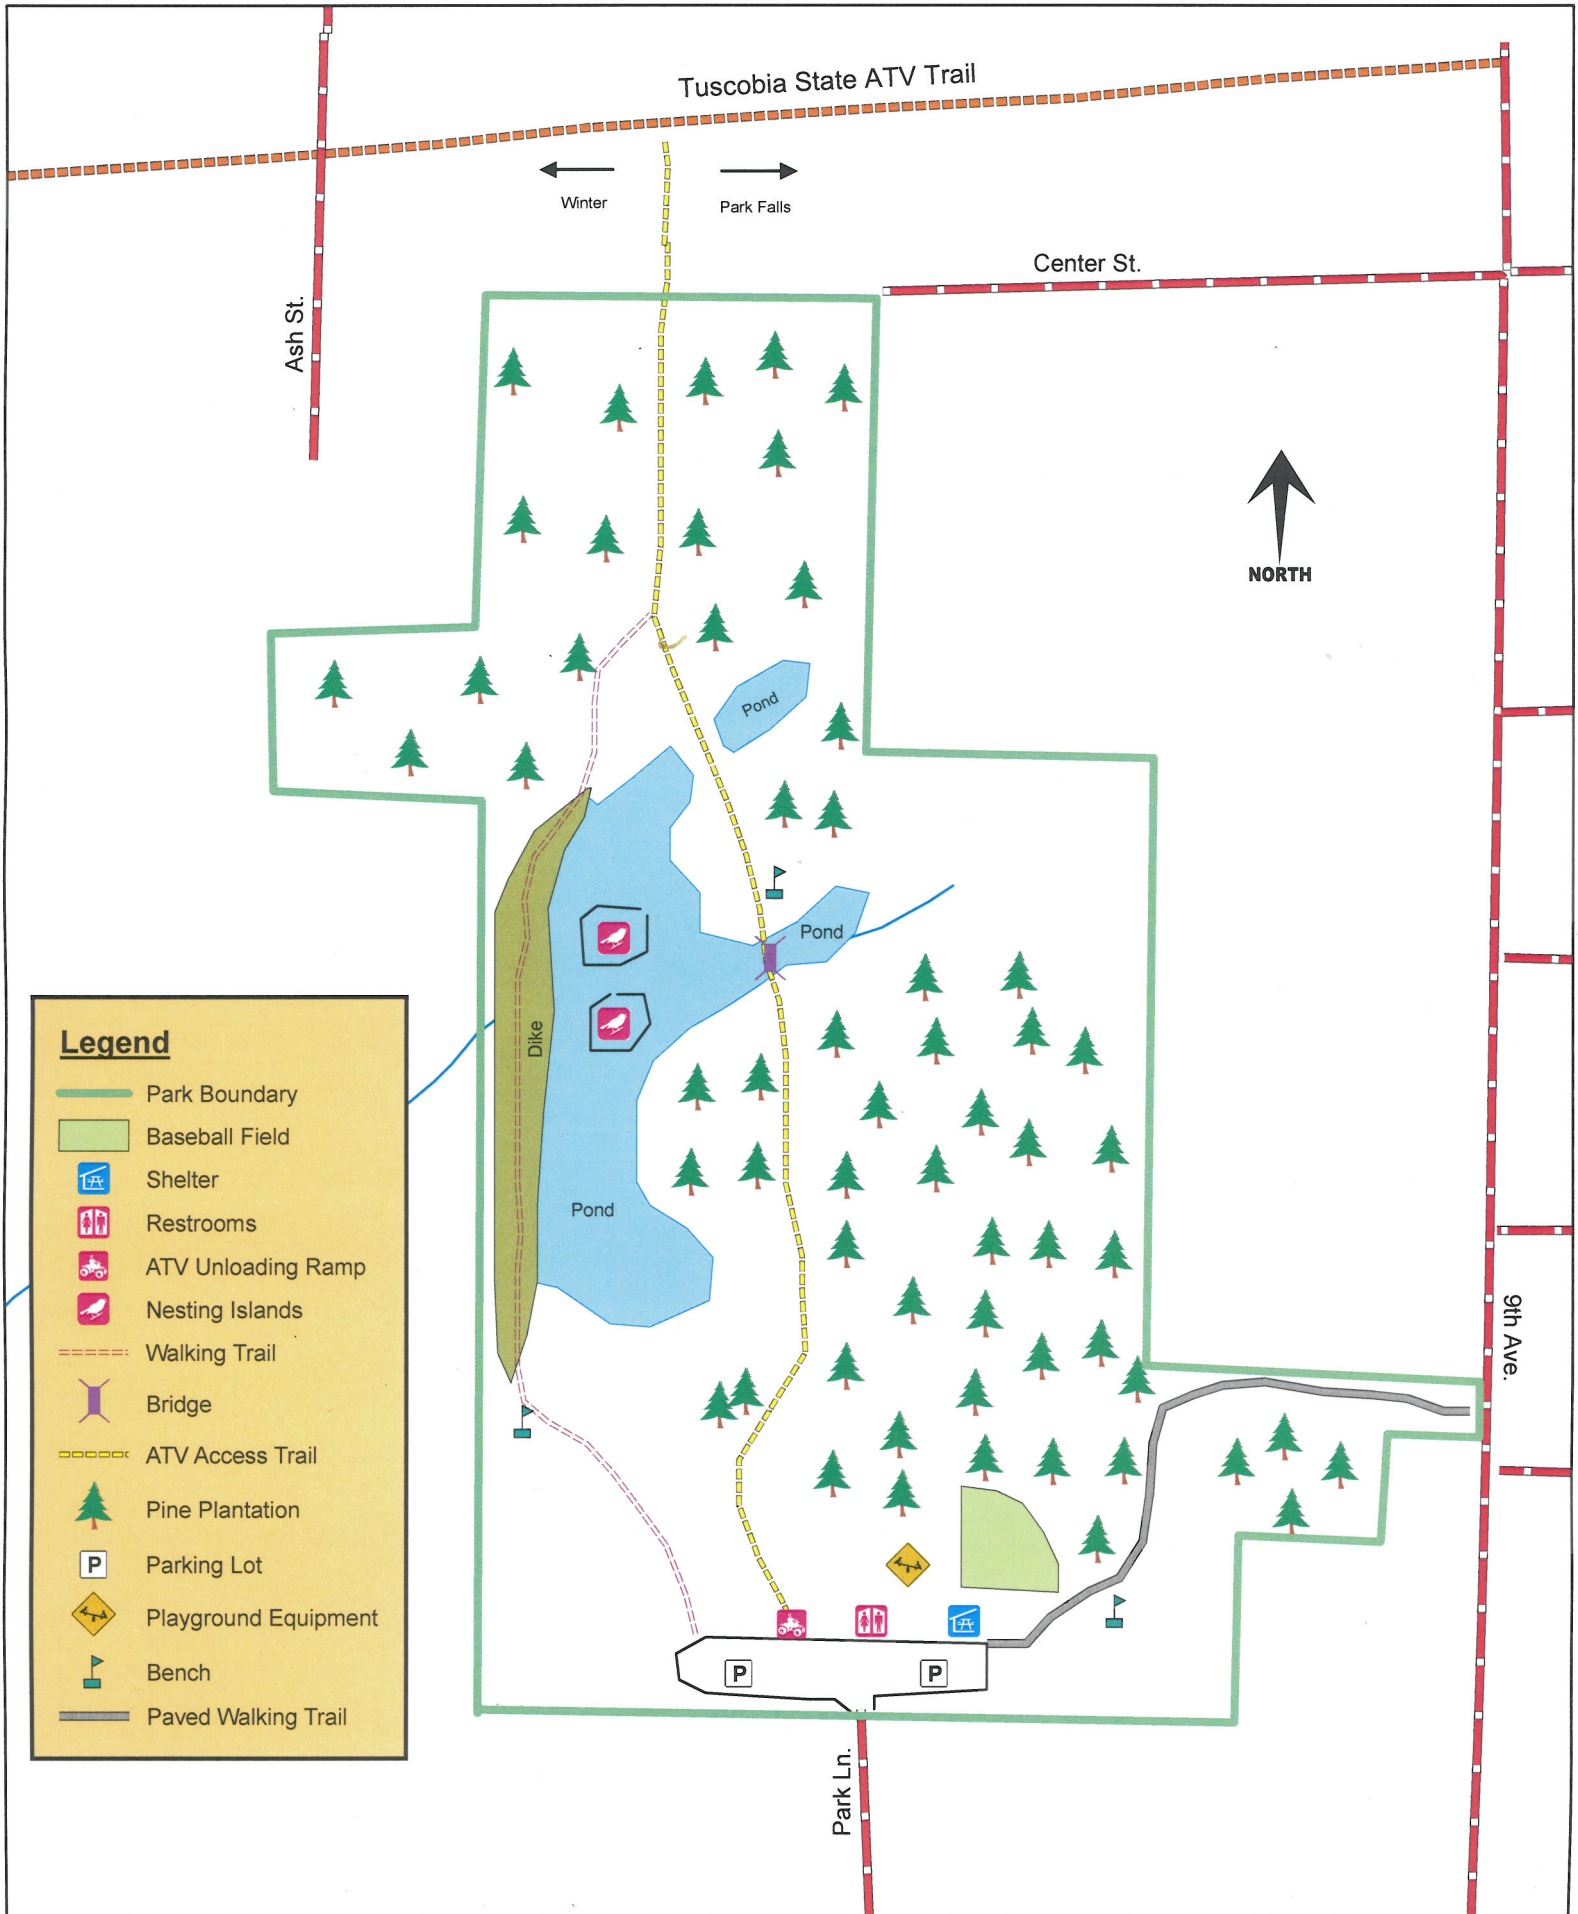

Tuscobia Trailhead County Park

Legend

- Park Boundary
- Baseball Field
- Shelter
- Restrooms
- ATV Unloading Ramp
- Nesting Islands
- Walking Trail
- Bridge
- ATV Access Trail
- Pine Plantation
- Parking Lot
- Playground Equipment
- Bench
- Paved Walking Trail